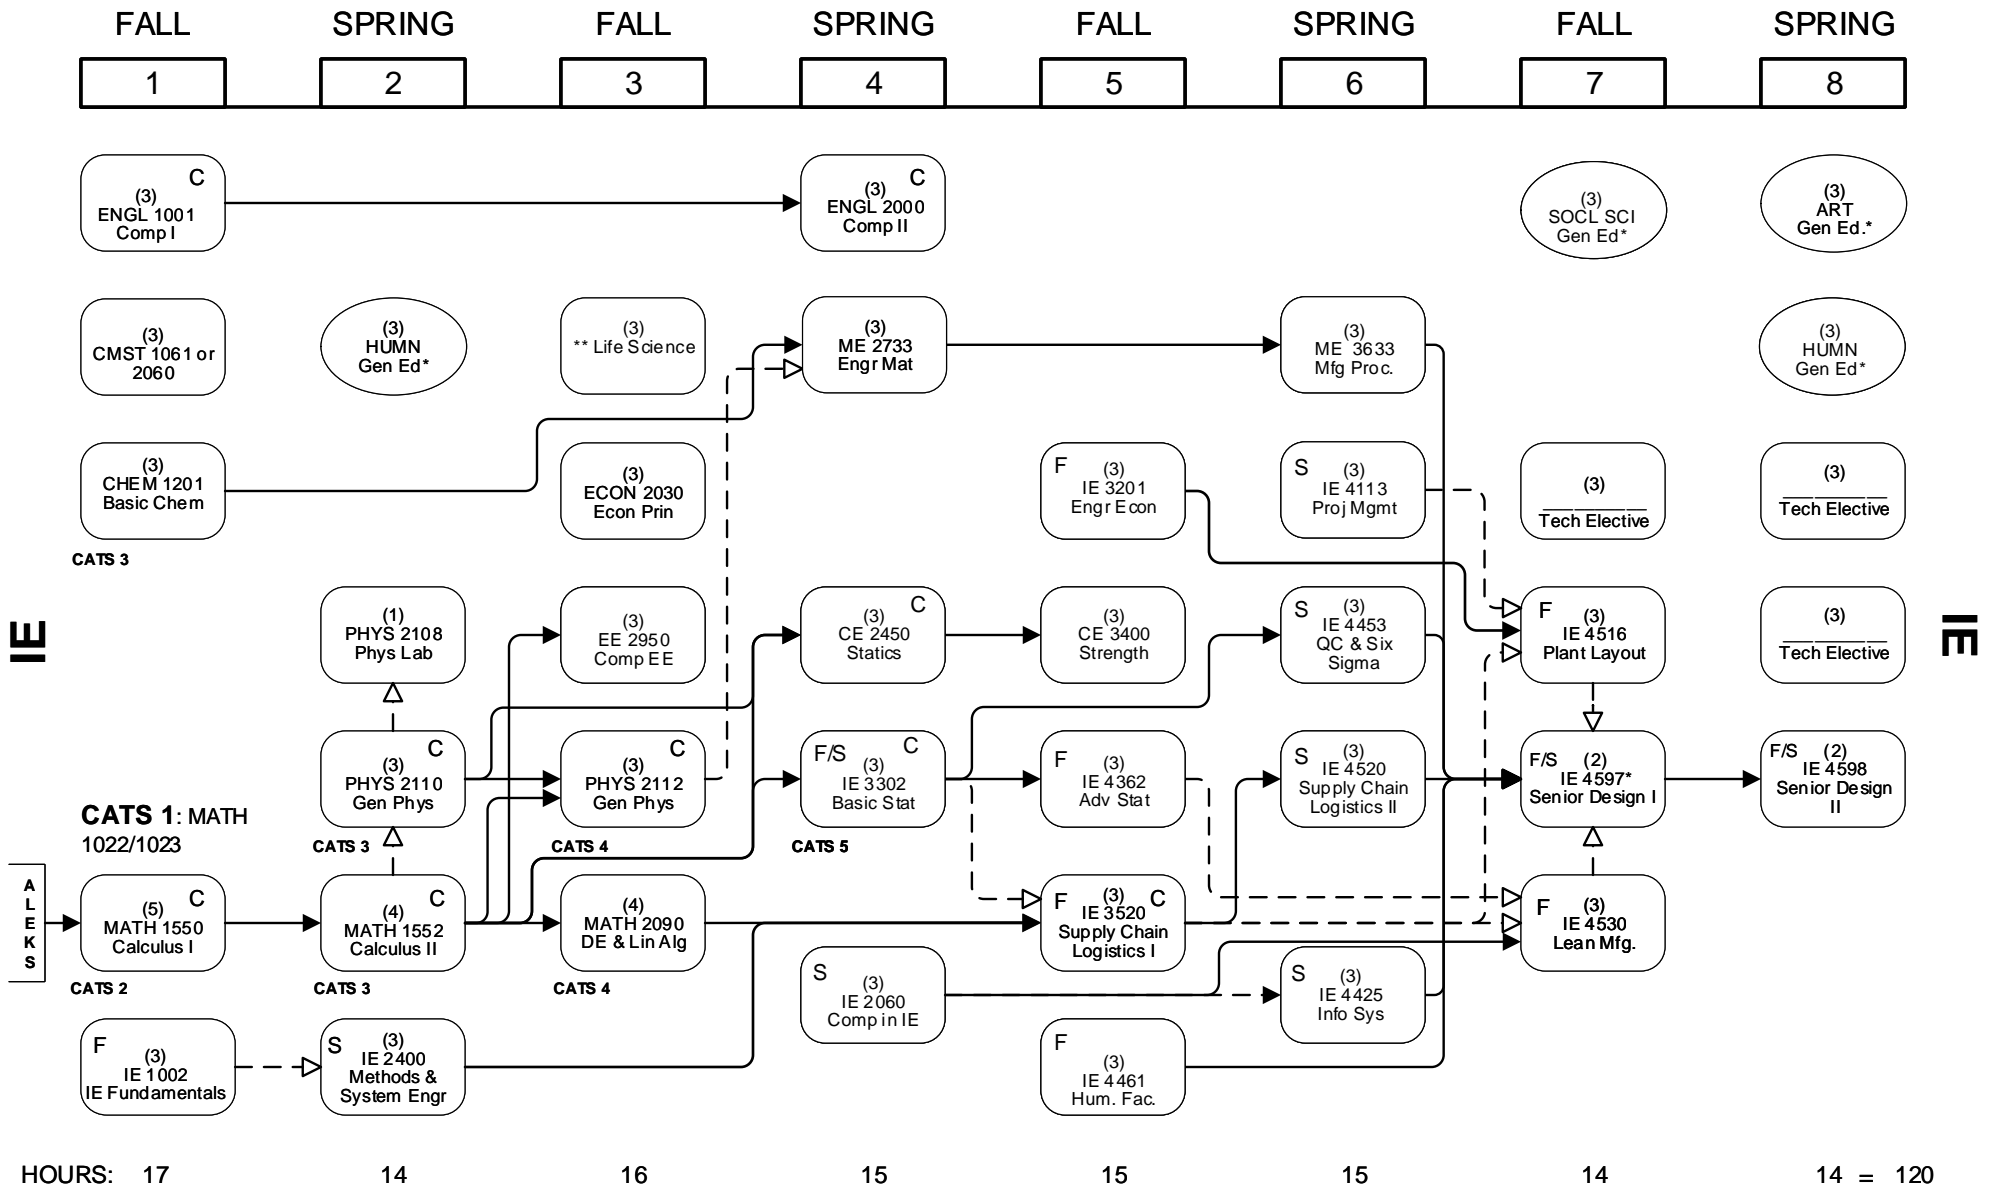

## FLOWCHART LEGEND

- Credit required
- Credit or registration required
- C Grade of "C" or better required BEFORE moving on to one or more following courses
- Gen Ed General Education - See 2024-2025 General Catalog

Tech Electives must be from approved electives list, on the MIE website.

\*\*IE4597/4598 may only be taken in the last two graduating semesters. Up to two of the four pre-requisites for IE4597 (IE4425, IE4453, IE4461 & IE4520) may be taken as a co-requisites with IE4597.