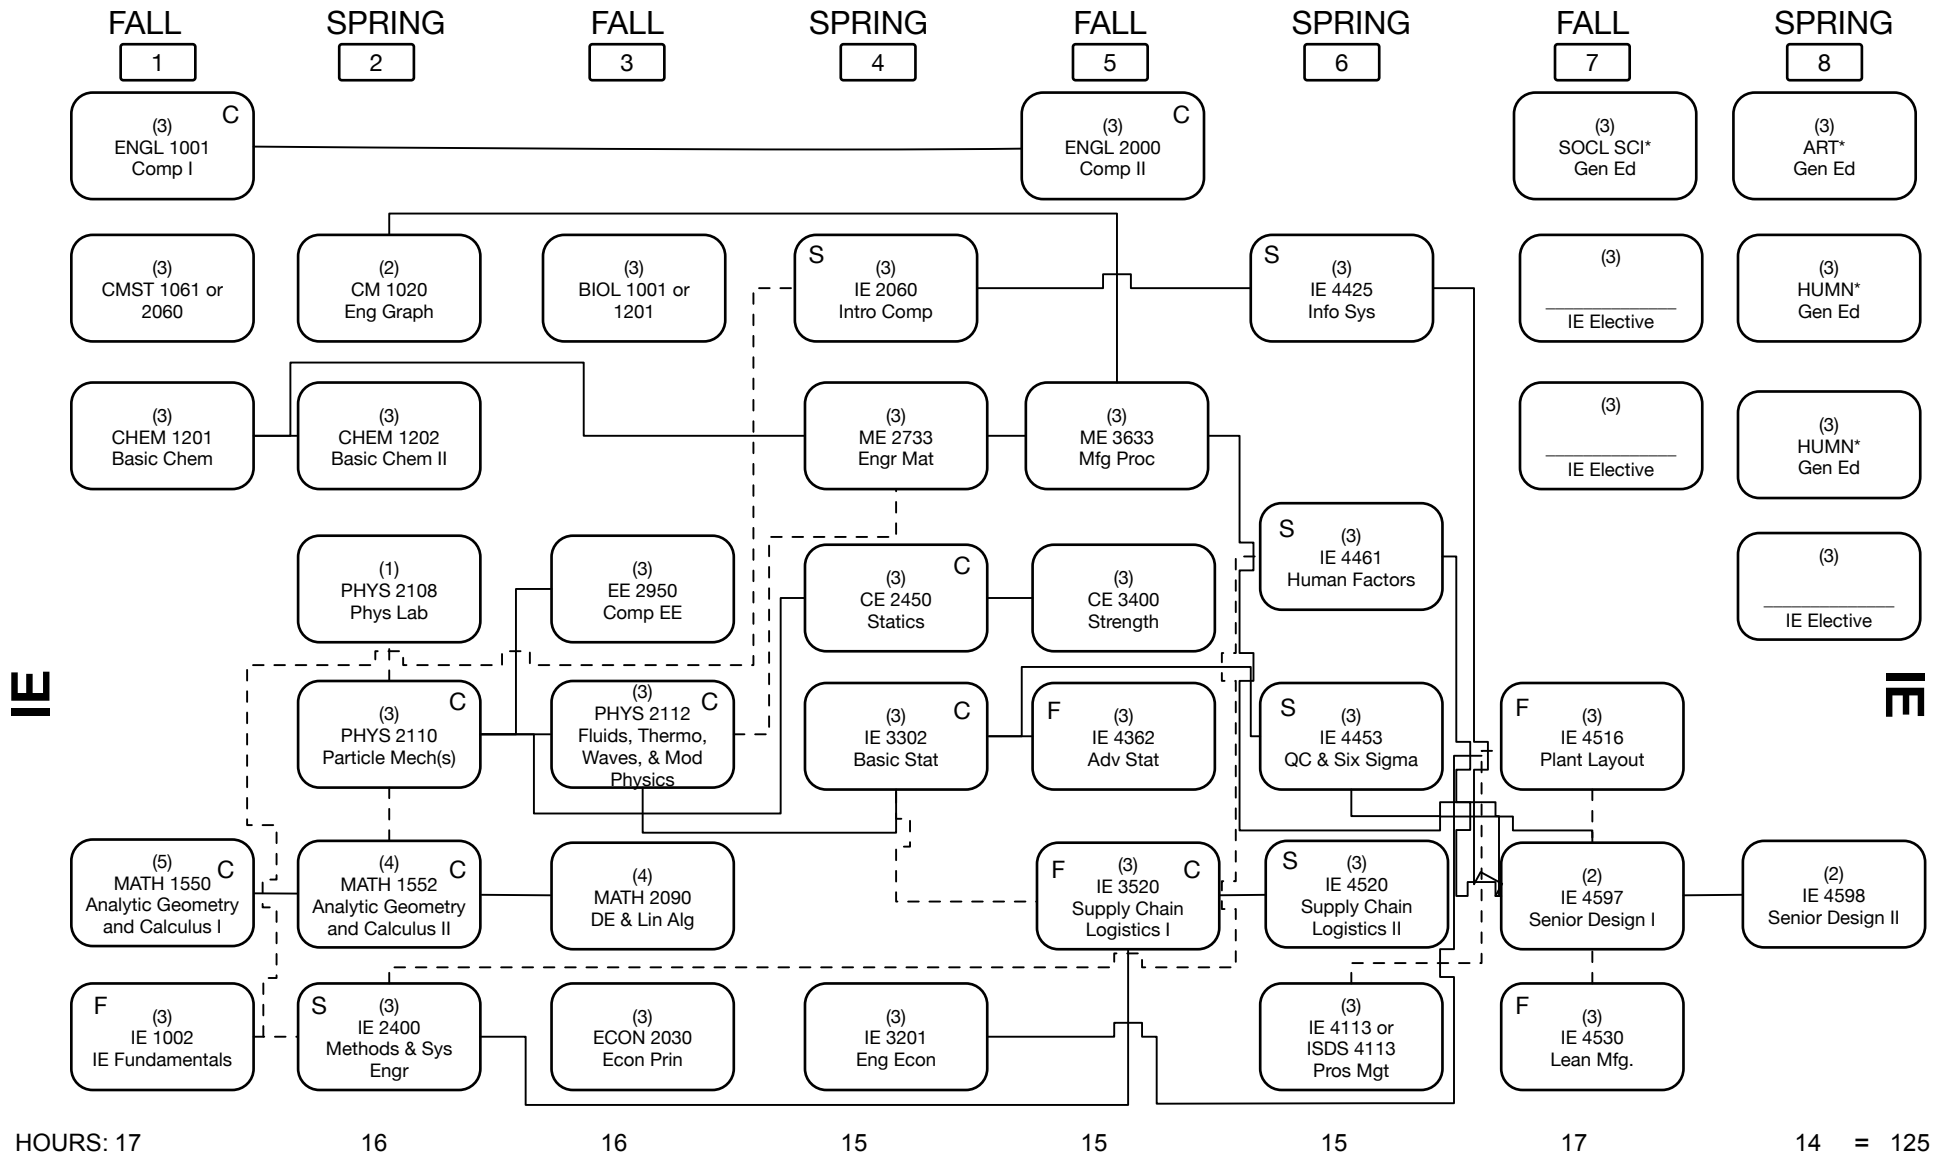

TOTAL HOURS = 125

# INDUSTRIAL ENGINEERING

2016-2017

HOURS: 17

16

16

15

15

15