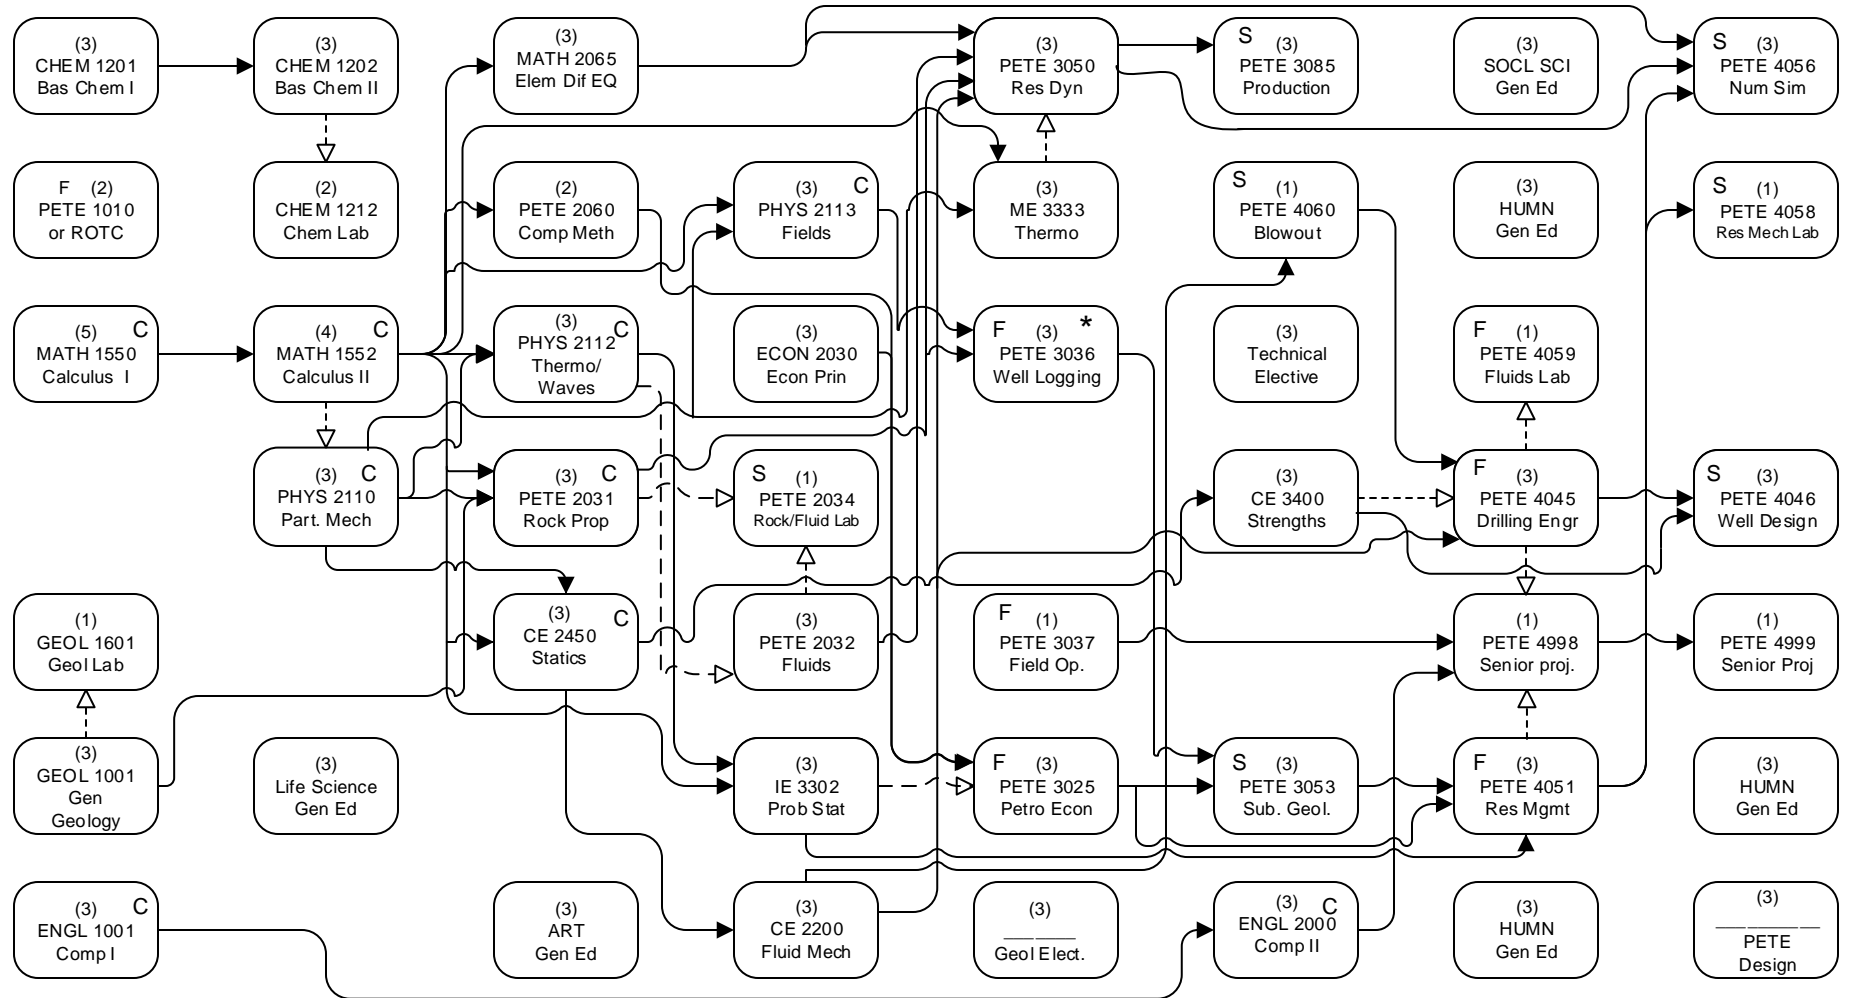

PETE

PETE

HOURS: 17 15 17 16 16 16 17 14 = 128

FLOWCHART LEGEND

- Credit required
- - - - -> Credit or registration required

- C Grade of "C" or better required
- * Credit in either EE 2950 or Phys 2113

- F Course taught in fall only
- S Course taught in spring only

General Education -
See 2014-2015 General Catalog