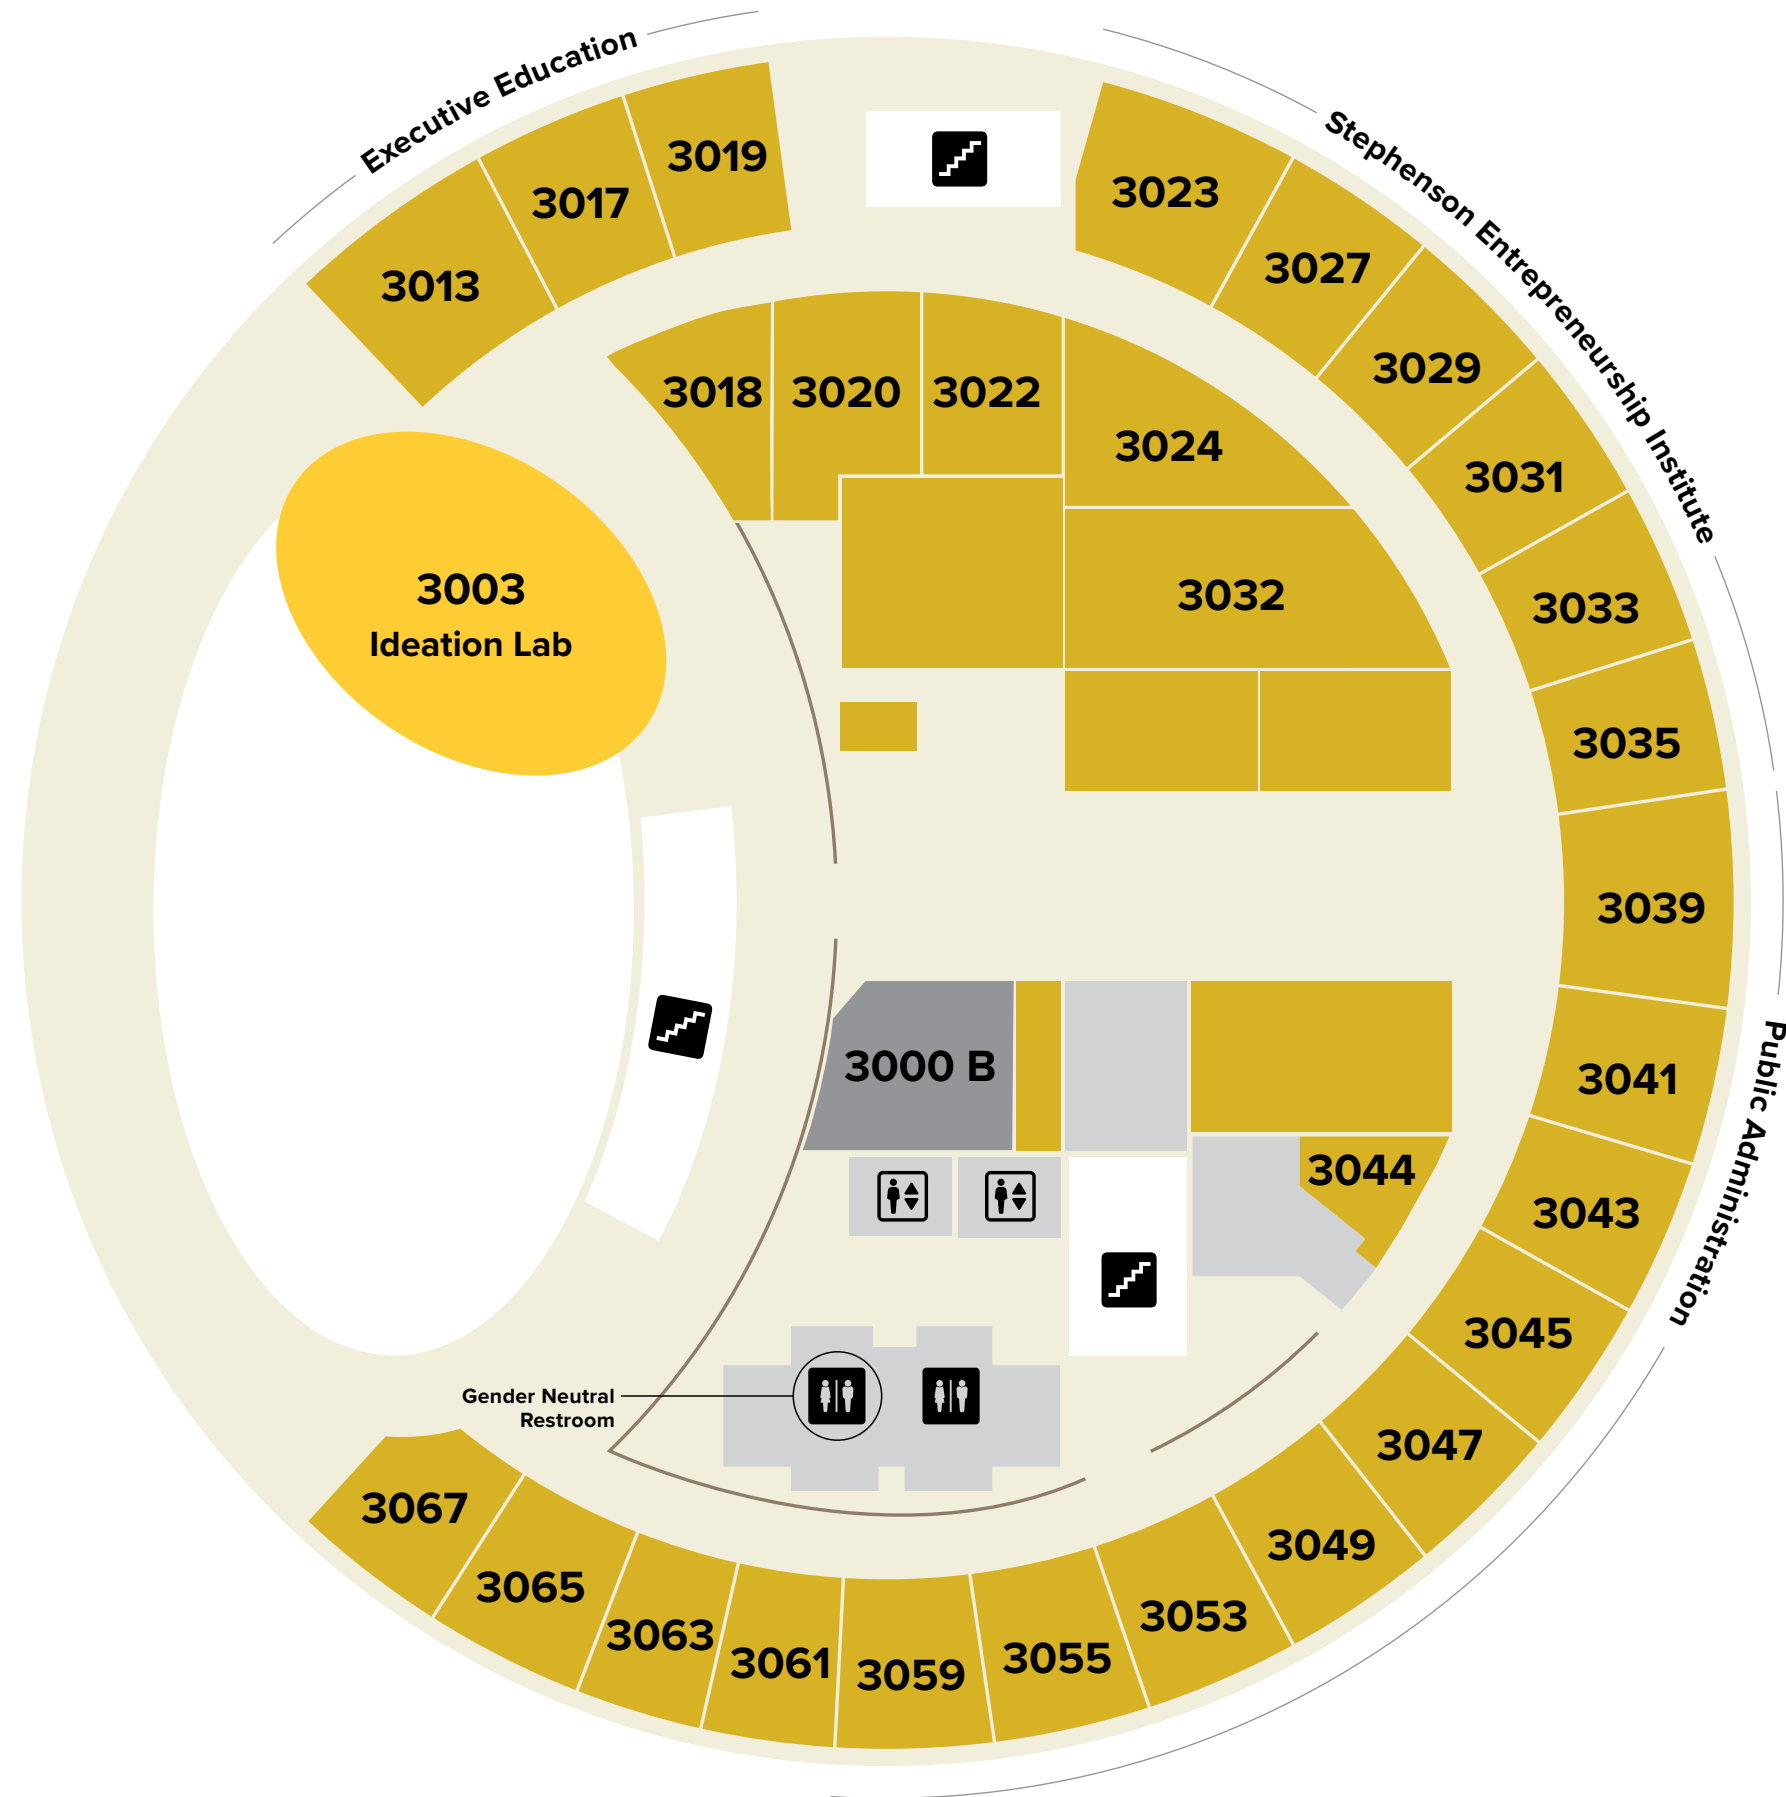

BEC Ground Level

- Classrooms
- Department & Faculty/Staff Offices
- Team Rooms
- Communal Space

Floor 2 | Academic Department & Faculty Offices

- Classrooms
- Department & Faculty/Staff Offices
- PhD Rooms
- Communal Space

Floor 3 | Rotunda

- Classrooms
- Department & Faculty/Staff Offices
- Communal Space

Floor 4 | Rotunda

- Office of the Dean
- Administrative & Support Staff Offices
- Department & Faculty/Staff Offices
- Communal Space