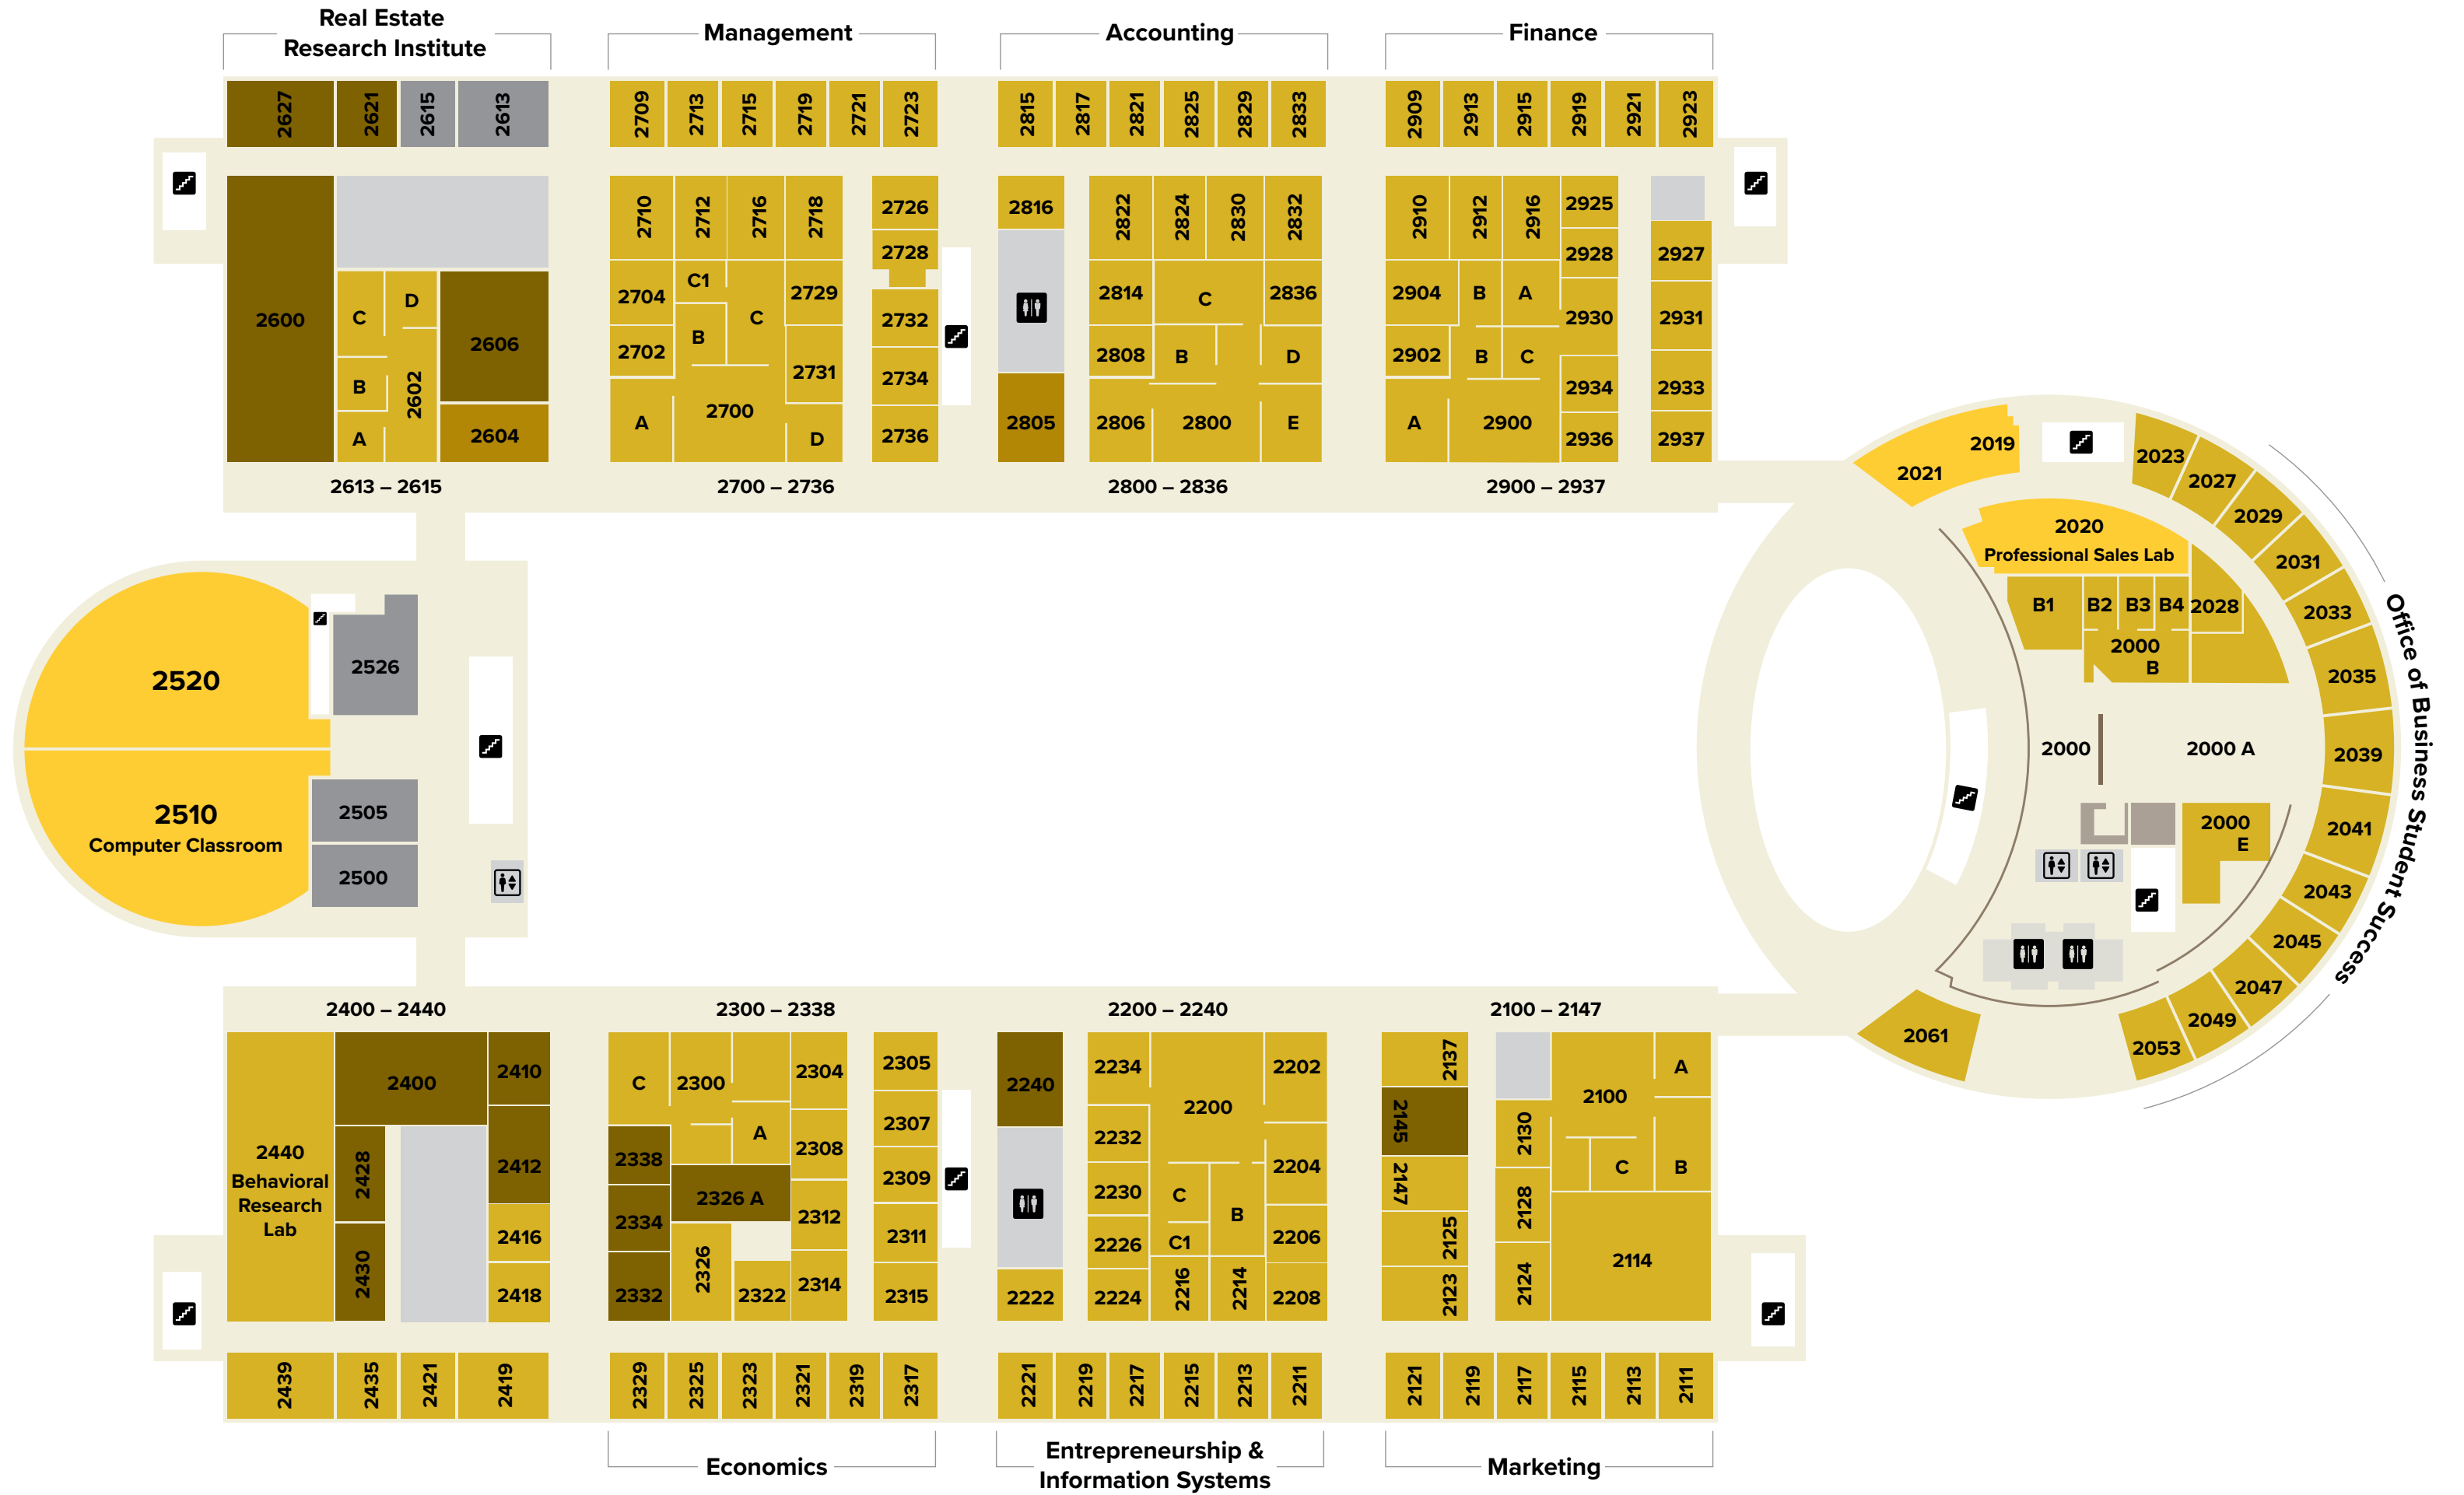

BEC Ground Level

- Classrooms
- Department & Faculty/Staff Offices
- Team Rooms
- Communal Space

Floor 2 | Academic Department & Faculty Offices

- Classrooms
- Department & Faculty/Staff Offices
- PhD Rooms
- Communal Space

Floor 3 | Rotunda

- Classrooms
- Department & Faculty/Staff Offices
- Communal Space

Floor 4 | Rotunda

- Office of the Dean
- Administrative & Support Staff Offices
- Department & Faculty/Staff Offices
- Communal Space