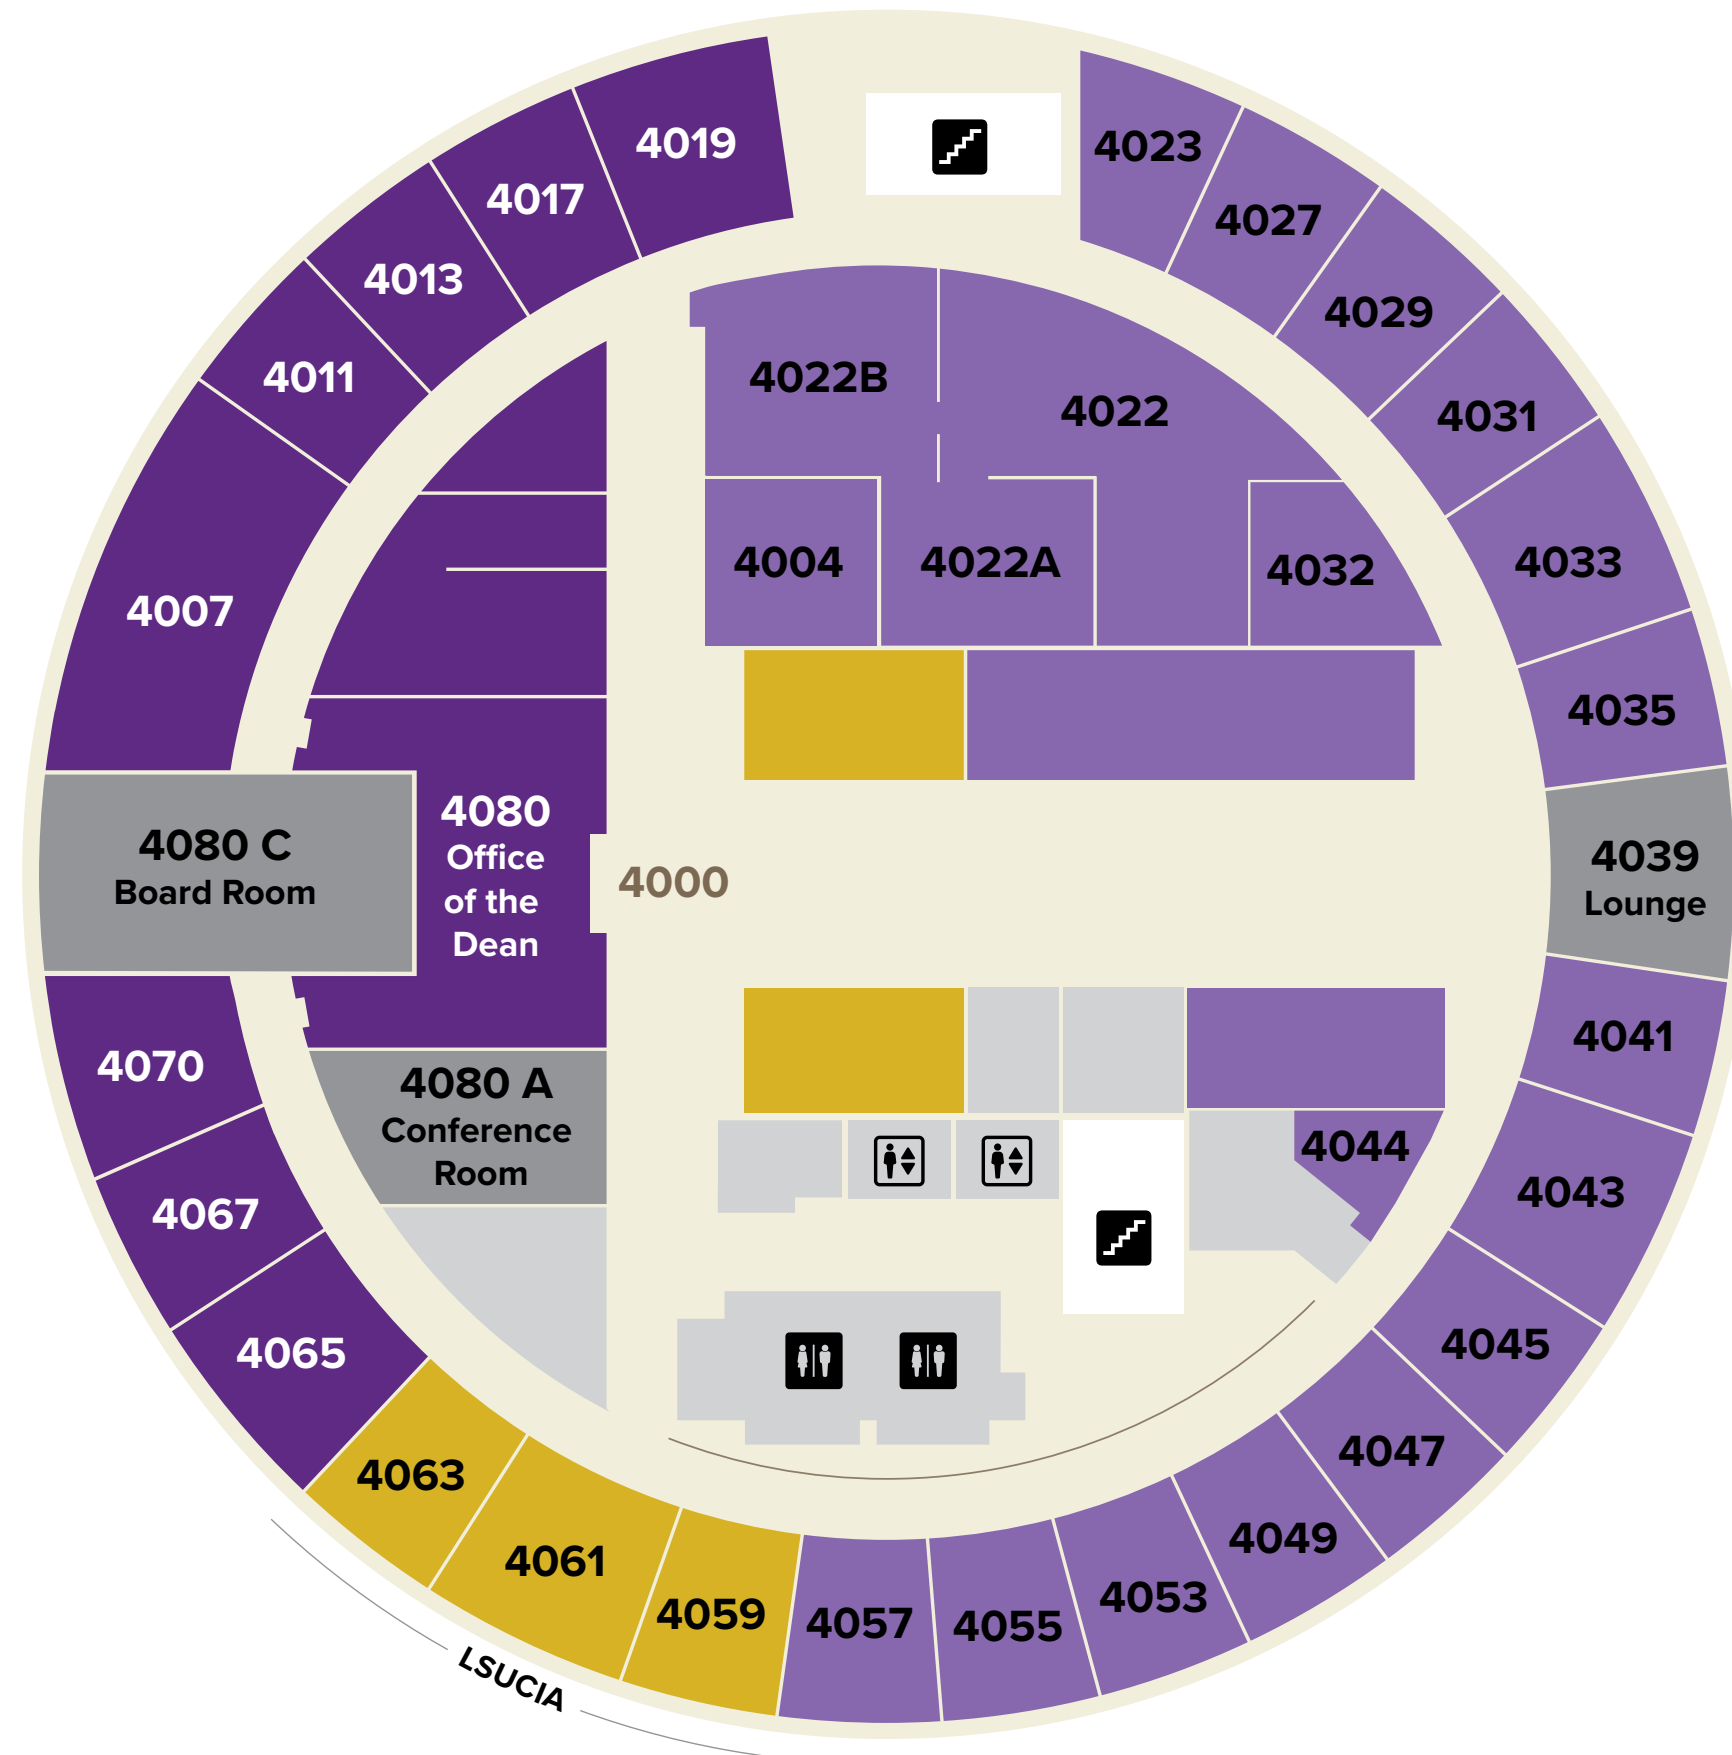

BEC Ground Level

- Classrooms
- Department & Faculty/Staff Offices
- Team Rooms
- Communal Space

Floor 2 | Academic Department & Faculty Offices

- Classrooms
- Department & Faculty/Staff Offices
- PhD Rooms
- Communal Space

Floor 3 | Rotunda

- Classrooms
- Department & Faculty/Staff Offices
- Communal Space

Floor 4 | Rotunda

- Office of the Dean
- Administrative & Support Staff Offices
- Department & Faculty/Staff Offices
- Communal Space